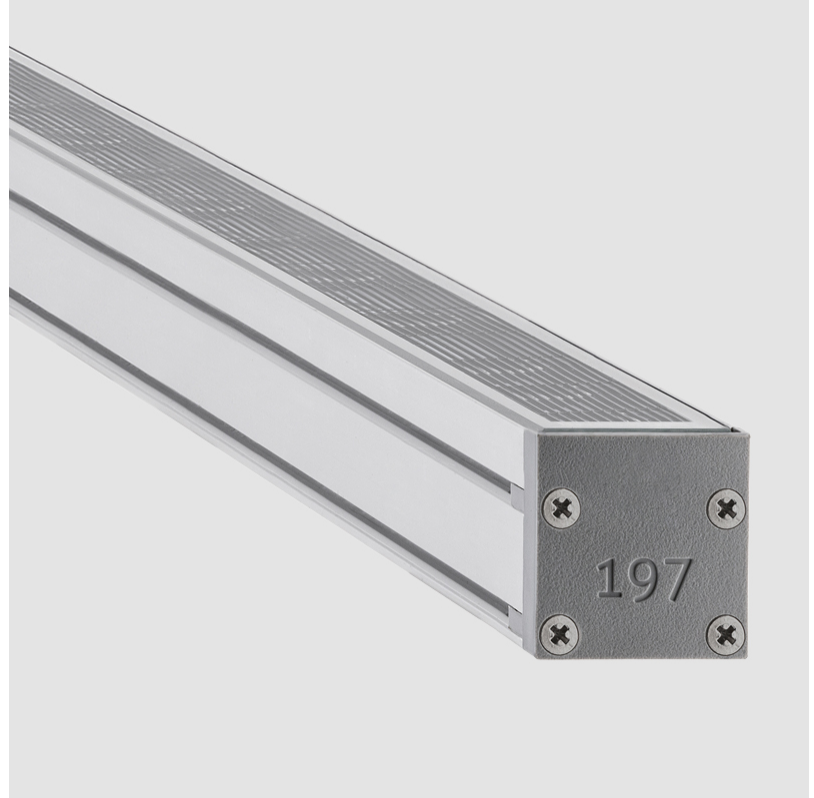

E12I0058-

base number   Color   Lens
Temperature   Options

1. To build a product code in our configurator select the specify button on the base model # product page
2. To build a manual product code on this datasheet choose from the options listed below in blue font and add the suffix to the base model #

GENERAL

Series: Slash 30
Brand: Unonovesette
Division: Exterior
Mounting Type: Recessed
Mounting Location: In-Ground
Subcategory: Wallwash

PHYSICAL

Shape: Rectangle
Length (mm): 568
Length (in): 22 ³/₈"
Width (mm): 30
Width (in): 1 ³/₁₆"
Height (mm): 53.5
Height (in): 2 ¹/₈"
Light Distribution: Adjustable / Direct
Weight (kg): 0.46
Weight (lbs): 1.014
Diffuser: Extra clear tempered 6mm
Fixture Finish: ANA
Fixture Material: Extruded Aluminum
Cable Details: IP68 30cm Cable with Easy Lock system

ELECTRICAL

Lamp Type: LED
Input Wattage (W): 8.48
Total Output Wattage (W): 6.63
Dimming: Non-Dimmable
Driver Included: No
Driver Location: Remote
Driver Type: Constant Voltage - Universal
Driver Class: Class 2
Input Voltage (V): 120 - 277
Output Voltage (V): 24
Upon Request: Phase Dimming (120Vac only) / 0-10V Dimming

LED

Color Temperature (*K): 2200 / 2700 / 3000 / 4000
Max. Delivered Lumen (lm): 630 (3000K)
CRI: >90 CRI
Lamp Life (hrs): 100000

OPTICAL

Optic°: 12 / 21 / 31 / 46 / 13x36
Adjustability: Tilt ±20°

RATINGS AND CERTIFICATIONS

Certified By: Certified for North American Standards
IP rating: IP67
IK Rating: IK06