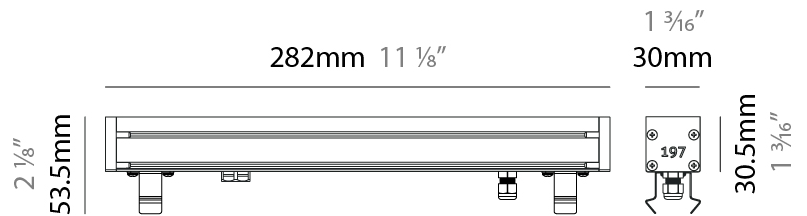

E12I0057-

base number   Color   Lens
Temperature   Options

1. To build a product code in our configurator select the specify button on the base model # product page
2. To build a manual product code on this datasheet choose from the options listed below in blue font and add the suffix to the base model #

GENERAL

Series: Slash 30
Brand: Unonovesette
Division: Exterior
Mounting Type: Recessed
Mounting Location: In-Ground
Subcategory: Wallwash

PHYSICAL

Shape: Rectangle
Length (mm): 282
Length (in): 11 1/8
Width (mm): 30
Width (in): 1 3/16
Height (mm): 53.5
Height (in): 2 1/8
Light Distribution: Adjustable / Direct
Weight (kg): 0.46
Weight (lbs): 1.014
Diffuser: Extra clear tempered 6mm
Fixture Finish: ANA
Fixture Material: Extruded Aluminum
Cable Details: IP68 30cm Cable with Easy Lock system

ELECTRICAL

Lamp Type: LED
Input Wattage (W): 8.48
Total Output Wattage (W): 6.63
Dimming: Non-Dimmable
Driver Included: No
Driver Location: Remote
Driver Type: Constant Voltage - Universal
Driver Class: Class 2
Input Voltage (V): 120 - 277
Output Voltage (V): 24
Upon Request: Phase Dimming (120Vac only) / 0-10V Dimming

LED

Color Temperature (*K): 2200 / 2700 / 3000 / 4000
Max. Delivered Lumen (lm): 570 (3000K)
CRI: >90 CRI
Lamp Life (hrs): 100000

OPTICAL

Optic°: 12 / 21 / 31 / 46 / 13x36
Adjustability: Tilt ±20°

RATINGS AND CERTIFICATIONS

Certified By: Certified for North American Standards
IP rating: IP67
IK Rating: IK06